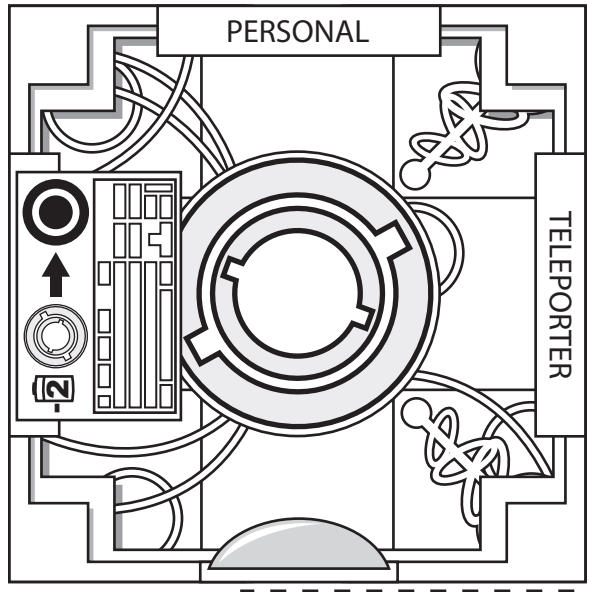

Cyborg

4

-SPECIAL

Icons: Heart, Heart, R+, +

Rocket
[Bomb]

1

-1

Icons: Trash can, R6, Starburst, Heart with lightning bolt

Defense Matrix
[Bonus]

4

-2

ALL -2

It [Super Swarm of Tiny Gloop Bugs]

3

Icons: Heart with lightning bolt, Heart, Heart, R7, Starburst, Shield with 9, Shield with 9, Heart with lightning bolt

>> BUG IN THE SYSTEM: WHEN IT HITS A DROID, DESTROY IT INSTANTLY.

WITH THE PERSONAL TELEPORTER, YOU CAN MOVE YOUR PIECE TO ANY STARTING SPACE ON THE BOARD.

YOUR FREE UPGRADE TAB